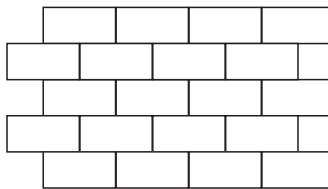

OTHER PATTERNS AVAILABLE:
Random Planks, Parquet, Stack Bond

ARCHITECTURAL PAVER MANUFACTURING, INC. *Signature Patterns*

NAPOLI

TIVOLI

FRASCATI

VENEZIA

LUCCA

KEY WEST SHELLS

SQUARE

4" X 4", 8" X 8",
12" X 12"

16" X 16"

24" X 24"

HERRINGBONE

BASKET WEAVE

RUNNING BOND

SOLDIER COURSE